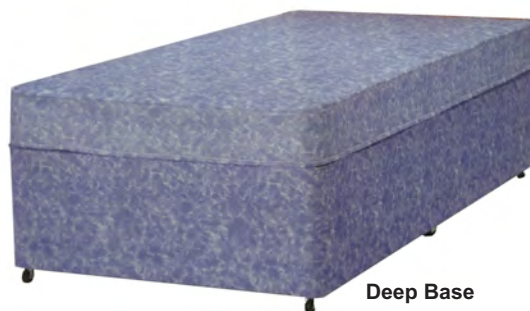

ADJUSTABLE HEIGHT DIVAN SET

W: 900mm (3' 0") . L: 1900mm (6' 3")

- Firm Top Box Base
- Adjustable Height 'H' Frame Metal Legs
- Manual Height Adjustment 610mm (24") - 735mm (29")
- Locking Castors
- Water Resistant Vapour Permeable Cover on Base
- Nautilus Water Resistant Vapour Permeable Mattress
- Conforms to BS7177 Ignition Source 5

HEALTHCARE PLUS NAUTILUS DIVAN SET

Available widths: 760m (2' 6") - 1350mm (4' 6")

- Choice of Deep Base, Drawers or 6-Fixed Legs
- Heavy Duty Contract Divan
- 13.5 gauge Sprung Unit
- Platform Firm Edge Base
- Water Resistant Vapour Permeable Cover on Base
- Nautilus Water Resistant Vapour Permeable Mattress
- Conforms to BS7177 Ignition Source 5

Deep Base

WINDSOR BED

W: 900mm (3' 0")

- Welded Mesh Platform Base
- Flat Metal Welded Skis
- Can be fixed to floor

HEALTHCARE PLUS NAUTILUS DIVAN SET & HARVARD DIVAN SET
Both available as

TITAN BEDS

Special reinforced deep base sides.
Platform constructed from 1/4" thick plywood.
Mattress supported on solid timber lathes.
Base fully upholstered in a variety of contract covers.
Complete with 6 glides or castors.
Conforms to BS7177 Ignition Source 5

VARIOUS OPTIONS AVAILABLE
Please contact us for details & prices

ELECTRIC OPERATED PROFILING BEDS

Typical Options:

- 5-Fold Action Frame
- 2 Motor System
- Beech Sprung Slatted Frame
- Hypoallergenic Reflex Foam Mattress with Knitted Stretch Covers
- Choice of Firmness Options with Weight Guidelines:
  - Soft up to 15 Stone
  - Medium up to 18 Stone
  - Firm up to 21 Stone
- 3' 0" Model fitted with Power Lifter Base. Enables Sleep Surface to raise by up to 400mm. Fitted with Lockable Legs

HARVARD DIVAN SET

Available Widths: 760m (2' 6") - 1500mm (5' 0")